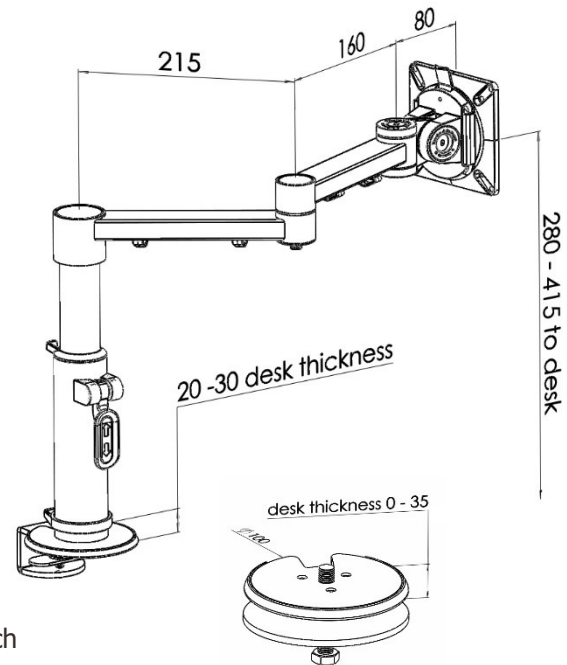

XSTREAM dual beam arm

Product Specification

Product code	XSTREAMCOMB02W - white
Weight capacity	10kg
Max forward extension	455mm
VESA	75mm & 100mm VESA compliant
Movement	Height adjustment, tilt, swivel, rotation and reach
Height adjustment	Max height adjustment 380mm from desk top
Fixings	Supplied with baby-c and through-desk as standard

Additional Information

Dual beam arm with manual height adjustment

Additional +/- 70mm available with ratchet mechanism

Lockable quick release VESA function

Compact – folds back into a space of 40mm

Silver – XSTREAMCOMB02S - RAL code 9006